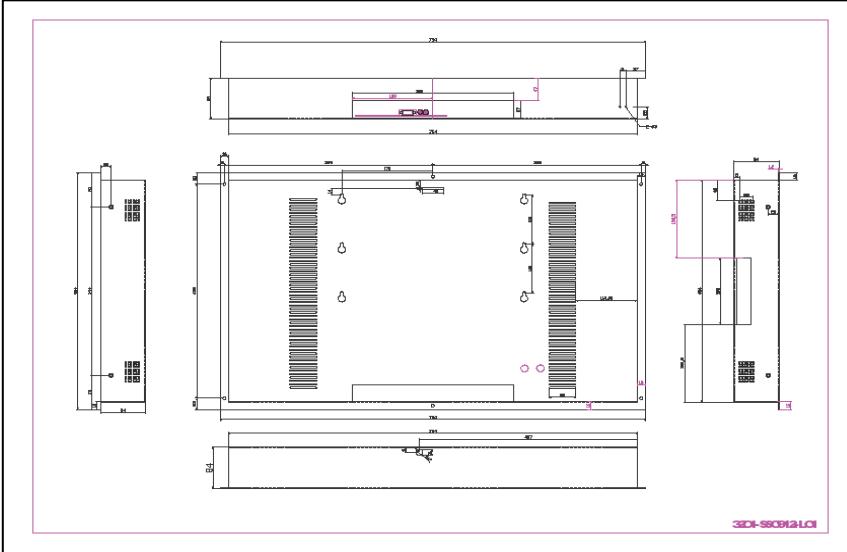

32" Ad Player **Model Number: FV3000M-32CH**

Chassis or Open Frame

Mechanical Drawing

Specifications

Display size	32" Widescreen
Display area	697.68(H)x392.25(V)mm
Screen Resolution	1366x768
Brightness	500 cd/m2
Ratio	16:9
Contrast Reatio	1500:1
Viewing angel	178/178
Response time	4-8ms
colors	16.7M
Media Support	JPEG, MPEG1-4, DIVX, AVI
Max resolution image	1280x720
Max resolution video	720x576
Input voltage	5v
Power supply(voltage)	AC110-240V,DC12-24V
Audio	5w,8Ω
Chassis Dimesions	764x438x84mm
Working Temp	-17°C~55°C

- Available in black or silver finish
- Humanization design, easy to install
- Built-in CF/SD card reader
- Accepts SD and CF flash memory cards
- USB port is available to update content to CF
- Includes IR remote control
- Play content circularly and automatically
- Supports slide show
- Programmable timer
- Built-in two speakers stereo
- Multi-language OSD: English/Chinese/ other
- Safety lock function
- Strong shock-proof capability
- Mounting functions,VESA holes
- 1 Year Warranty