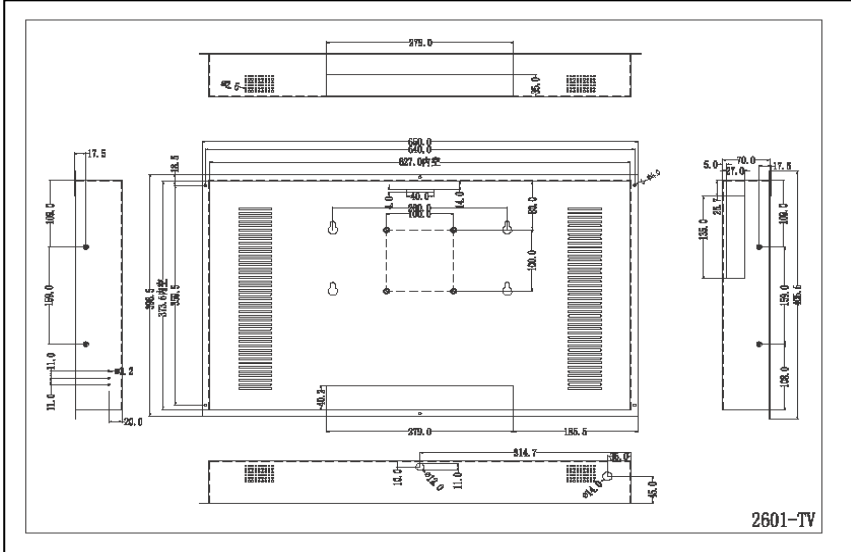

**26" Ad Player** **Model Number: FV3000M-26CH**

**Chassis or Open Frame**

Mechanical Drawing

**Specifications**

<b>Display size</b>	26" Widescreen
Display area	575.8x323.7
Screen Resolution	1366x768
Brightness	500 cd/m2
Ratio	16:9
Contrast Reatio	1500:1
Viewing angel	176/176
Response time	8ms
colors	16.7M
Media Support	JPEG, MPEG1-4, DIVX, AVI
Max resolution image	1280x720
Max resolution video	720x576
<b>Input voltage</b>	5/12V
Power supply(voltage)	AC110-240V,DC12-24V
Audio	5w,8Ω
Chassis Dimesions	650x397x70mm
Working Temp	-17°C~55°C

- Available in black or silver finish
- Humanization design, easy to install
- Built-in CF/SD card reader
- Accepts SD and CF flash memory cards
- USB port is available to update content to CF
- Includes IR remote control
- Play content circularly and automatically
- Supports slide show
- Programmable timer
- Built-in two speakers stereo
- Multi-language OSD: English/Chinese/ other
- Safety lock function
- Strong shock-proof capability
- Mounting functions,VESA holes
- 1 Year Warranty