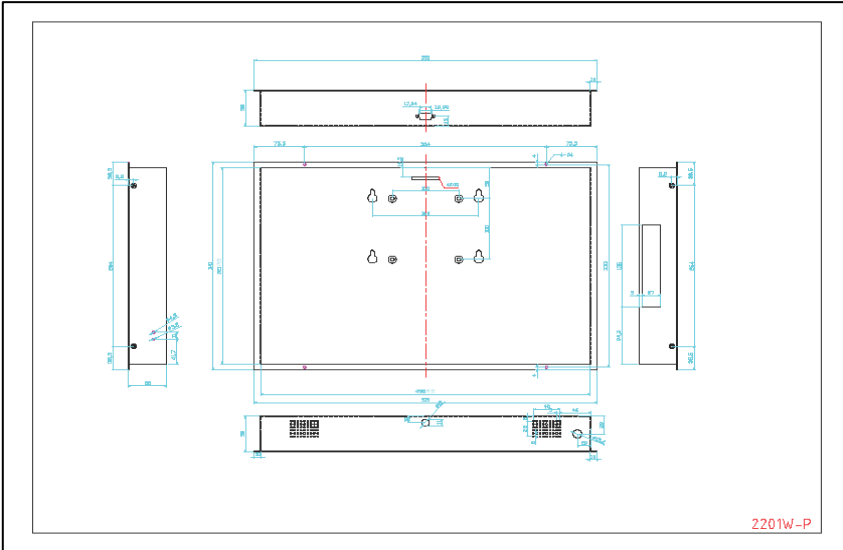

22" Ad Player **Model Number: FV3000M-22CH**

Chassis or Open Frame

Mechanical Drawing

Specifications

Display size	22" Widescreen
Display area	473.76 (H)x296.1(V)mm
Screen Resolution	1680x1050
Brightness	300 cd/m2
Ratio	16:10
Contrast Reatio	1000:1
Viewing angel	170/160
Response time	5s
colors	16.7M
Media Support	JPEG, MPEG1-4, DIVX, AVI
Max resolution image	1280x720
Max resolution video	720x576
Input voltage	5v
Power supply(voltage)	AC110-240V,DC12-24V
Audio	2w, 8Ω
Chassis Dimesions	515x341x60mm
Working Temp	-17°C~55°C

- Available in black or silver finish
- Humanization design, easy to install
- Built-in CF/SD card reader
- Accepts SD and CF flash memory cards
- USB port is available to update content to CF
- Includes IR remote control
- Play content circularly and automatically
- Supports slide show
- Programmable timer
- Built-in two speakers stereo
- Multi-language OSD: English/Chinese/ other
- Safety lock function
- Strong shock-proof capability
- Mounting functions,VESA holes
- 1 Year Warranty