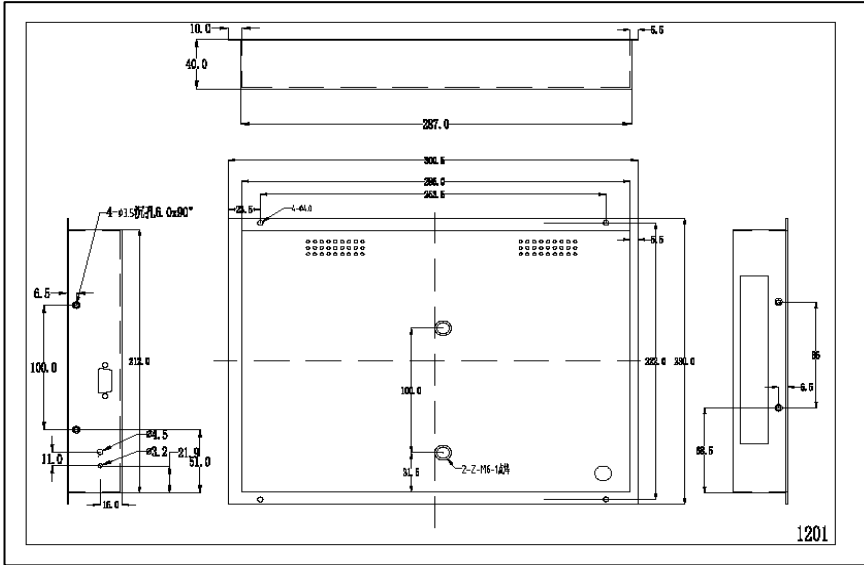

12" Ad Player **Model Number: FV3000M-12CH**

Chassis or Open Frame

Mechanical Drawing

Specifications

Display size	12inch
Display area	246(H)x184.5(V)mm
Screen Resolution	800x600
Brightness	350 cd/m2
Ratio	4:3
Contrast Reatio	300:1
Viewing angel	70/70/50/60
Response time	60ms
colors	262k
Media Support	JPEG, MPEG1-4, DIVX, AVI
Max resolution image	1280x720
Max resolution video	720x576
Input voltage	3.3v
Power supply(voltage)	AC110-240V,DC12-24V
Audio	2w, 8Ω
Chassis Dimesions	288x234x33mm
Working Temp	-17°C~55°C

- Available in black or silver finish
- Humanization design, easy to install
- Built-in CF/SD card reader
- Accepts SD and CF flash memory cards
- USB port is available to update content to CF
- Includes IR remote control
- Play content circularly and automatically
- Supports slide show
- Programmable timer
- Built-in two speakers stereo
- Multi-language OSD: English/Chinese/ other
- Safety lock function
- Strong shock-proof capability
- Mounting functions,VESA holes
- 1 Year Warranty